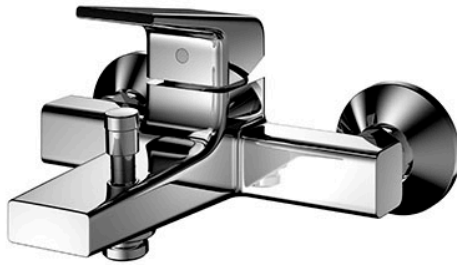

GB Series
Exposed Single Lever Bath &
Shower Mixer

Features

- Stately squareness and beveled edges imbue a space with dignity
- Gently beveled with balanced highlights accentuate the shape of the gradually narrowing spout
- Easy Installation and Usage
- Long lasting, COMFORT GLIDE mechanism for a smooth operation

Specifications

Finish: Chrome
Material: Brass
Water Pressure: 0.05MPa~1.0MPa

Parts description

- **TBG10302V_V1**
Exposed Single Lever Bath & Shower Mixer

Flow Rate

TBG10302V_V1