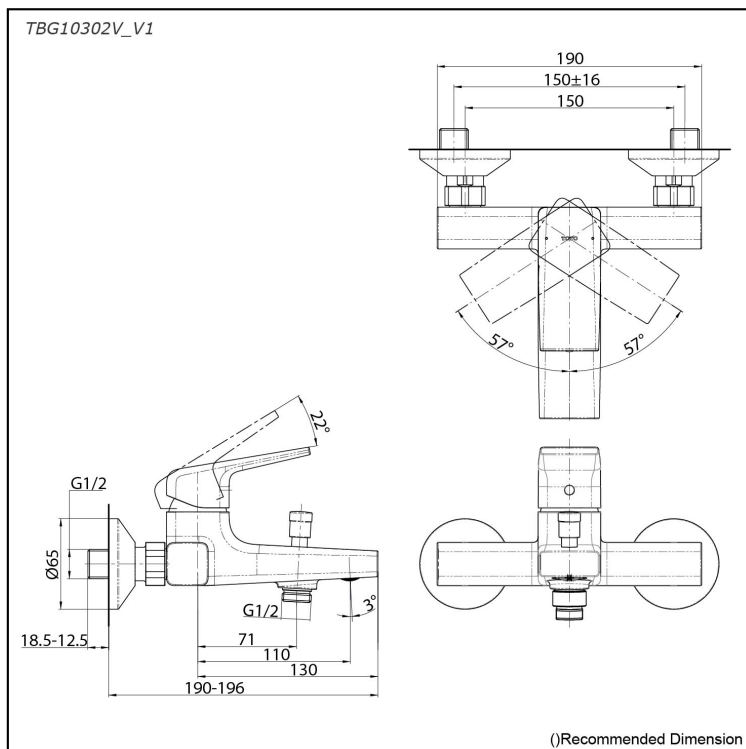

GB Series
Exposed Single Lever Bath &
Shower Mixer

Features

- Stately squareness and beveled edges imbue a space with dignity
- Gently beveled with balanced highlights accentuate the shape of the gradually narrowing spout
- Easy Installation and Usage
- Long lasting, COMFORT GLIDE mechanism for a smooth operation

Specifications

Finish: Chrome
Material: Brass
Water Pressure: 0.05MPa~1.0MPa

Parts description

- **TBG10302V_V1**
Exposed Single Lever Bath & Shower Mixer

Flow Rate

TBG10302V_V1